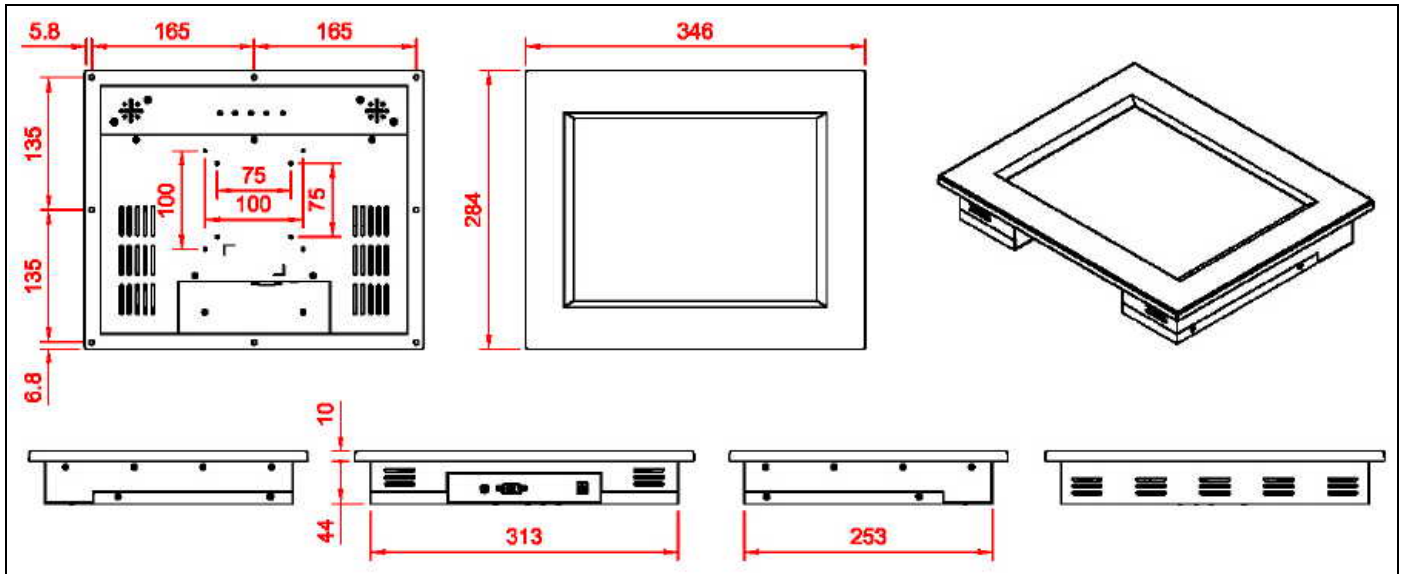

12inch LCD Monitor with aluminum bezel

12.1" rugged industrial LCD Monitor, with Touch screen, Aluminium bezel, VESA-75, 100, IP-65, 66, 67, 68, NEMA-4,

General specifications

LCD Display size

12.1" TFT LCD color display

LCD Resolution

1024 x 768 Super VGA resolution

Brightness of LCD (Luminance)

600/800/1000 cd/m² high brightness, with high colors

Wall-mounting method :

Meet industrial standard VESA-75 and VESA-100

Touch-Screen : optional

6-Wire Resistive long life touch screen, 4096 x 4096 high resolution

Water-Resistant standard :

Meet IP-65, 66, 67, 68 and NEMA-4, 12
100% water-proof at the front

Anti-vibration and shock resistant

High anti-vibration and anti-shock resistant

Power supply :

support 110 - 240V AC auto-range power supply

Dimension : see the above drawing

Ordering Information :

120-ALU

12.1" TFT LCD Monitor, with aluminum front bezel

120-T-ALU

12.1" TFT LCD Monitor, with Touch screen, with aluminum front bezel